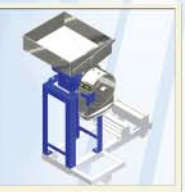

AUTO SUCTION HAMMER MILL

MINI PULVERIZER