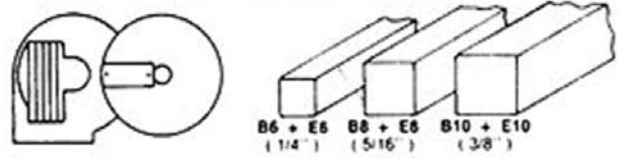

Different kind of multipurpose Vegetable Cutter discs

E DISCS ■ SLICING

D DISCS ■ DICE ■ CUBES

Z DISCS ■ GRATING

B DISCS ■ STRIPS

V DISCS ■ FINE GRATING

H DISCS ■ MATCH LIKE CUT

Technical specification of multipurpose Vegetable cutting Machine :-