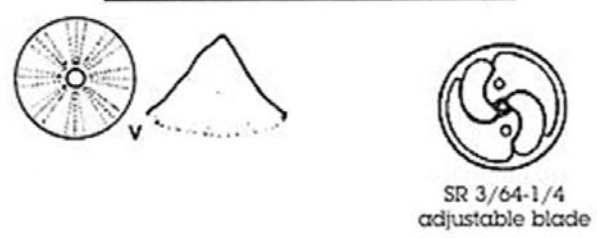

Different kind of multipurpose Vegetable Cutter discs

E DISCS ■ SLICING

D DISCS ■ DICE ■ CUBES

Z DISCS ■ GRATING

B DISCS ■ STRIPS

V DISCS ■ FINE GRATING

H DISCS ■ MATCH LIKE CUT

Technical specification of multipurpose Vegetable cutting Machine :-