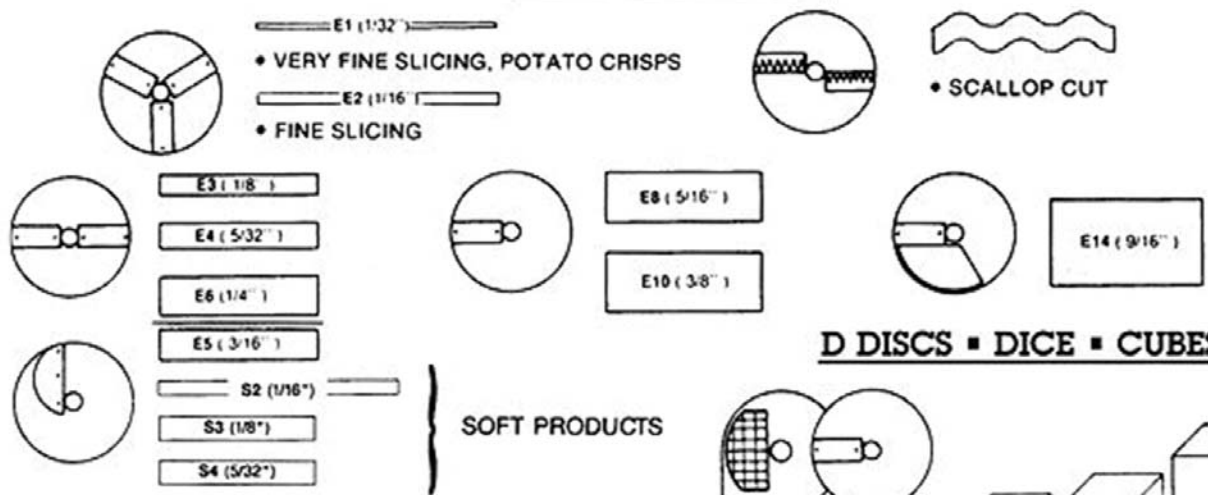

Different kind of multipurpose Vegetable Cutter discs

E DISCS ■ SLICING