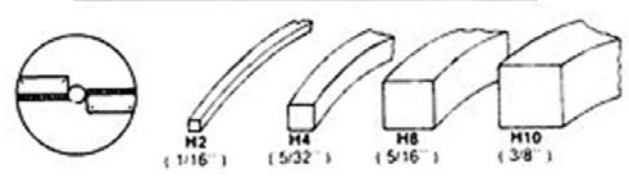

Different kind of multipurpose Vegetable Cutter discs

E DISCS ■ SLICING

D DISCS ■ DICE ■ CUBES

Z DISCS ■ GRATING

B DISCS ■ STRIPS

V DISCS ■ FINE GRATING

H DISCS ■ MATCH LIKE CUT

Technical specification of multipurpose Vegetable cutting Machine :-